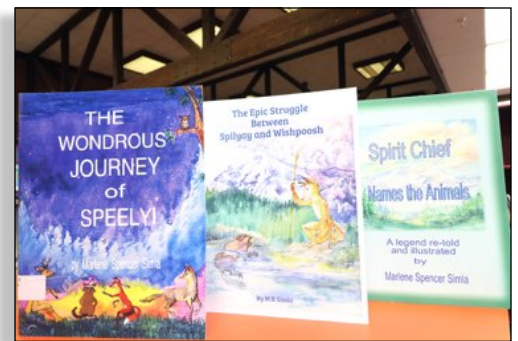

October

	MON	TUE	WED	THU	FRI	SAT
  Microsoft Word I 9am - 12pm	2	3 	4	5 	6	7
  Microsoft Excel I 9am - 12pm	9 Library Closure	10	11 	12 	13 	14
  *Culture Class 1pm - 4pm	16	17 *Culture Class 1pm - 4pm	18 	19 	20 	21
  *Culture Class 1pm - 4pm	23	24	25 	26 	27 Library Closure	28
  Closed the last Friday of the month	30	31 	Nov. 1 	Nov. 2 	Call 509-865-2800 #6 for registration and class fee information	

Reading Recommendation:

A collection of Yakama legends: *The Wondrous Journey of Speelyi; The Epic Struggle Between Spilyay & Wishpoosh and Spirit Chief Names the Animals*

By Marlene Simla

As a pre-school teacher Ms. Simla discovered that the stories from the Yakama People weren't printed. Preferring that children learn about their own background with a few indigenous words, she depicted these myths. These lessons of nearby places and traditional practices were passed down from grandparents to their grandchildren over many generations.

All three books are a part of the Yakama Nation Library collections. Readers can learn traditional Yakama words in these pages as well as traditional histories of local animals and places.